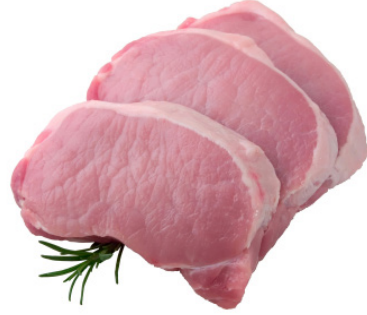

# PRODUCE DEPOT

*fresher than fresh!*

Rib Steak

**\$7.69**  
/Lb

16.95/kg

Boneless Pork Loin Chops

**\$2.59**  
/Lb

5.71/kg